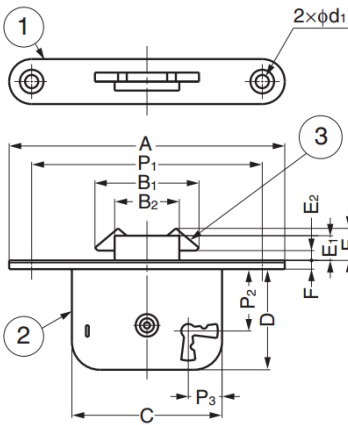

GRC Dead Bolt Lock (Rounded Edge)

Features

- Ideal for sliding door
- 3 key changes available
- Able to lock from both sides of the door
- Direction of the key hole on cover plate can be changed
- Keyed alike

Material

- ① Front plate:
 - GRCL-180-D: Stainless steel 304, satin finish
 - GRC-180-D: Brass, satin finish
- ② Body: Steel, yellow zinc chromate
- ③ Dead bolt: Brass
- ④ Strike:
 - GRCL-180-D: Stainless steel 304, satin finish
 - GRC-180-D: Steel, brass finish
- ⑤ Key: Zinc alloy, chrome finish

Cover plate for GRC-180-D

Cover plate for GRCL-180-D

Key for GRC-180-D

Key for GRCL-180-D

Part No.	A	B ₁	B ₂	C	D	E	E ₁	E ₂	F	G	H ₁	H ₂	J	K	P ₁	P ₂	P ₃	D ₁	S	T	U	V	P ₄	D ₂
GRC-180-D	78	35	22	40.4	26.5	9	6	2	1.5	11	2	2	9.5	9	67	16.5	8.5	3.5	57	1.6	11	5	46	3.5
GRCL-180-D	98	37	23	53.4	35.8	11.4	8.8	3.5	3.1	16	3.2	3.2	11.2	10.5	82	22	12	4.7	78	1.5	16	8	62	4.5