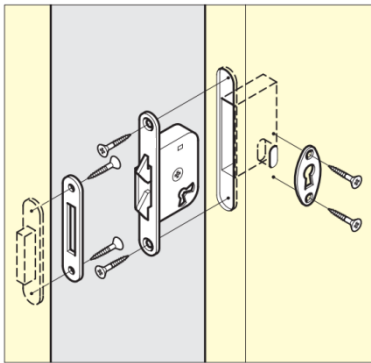

GRC Dead Bolt Lock (Rounded Edge)

Features

- Ideal for sliding door
- 3 key changes available
- Able to lock from both sides of the door
- Direction of the key hole on cover plate can be changed
- Keyed alike

Material

- ① Front plate:
 - GRCL-180-D: Stainless steel 304, satin finish
 - GRC-180-D: Brass, satin finish
- ② Body: Steel, yellow zinc chromate
- ③ Dead bolt: Brass
- ④ Strike:
 - GRCL-180-D: Stainless steel 304, satin finish
 - GRC-180-D: Steel, brass finish
- ⑤ Key: Zinc alloy, chrome finish

Cover plate for GRC-180-D

Cover plate for GRCL-180-D

Key for GRC-180-D

Key for GRCL-180-D

Part No.	A	B ₁	B ₂	C	D	E	E ₁	E ₂	F	G	H ₁	H ₂	J	K	P ₁	P ₂	P ₃	D ₁	S	T	U	V	P ₄	D ₂
GRC-180-D	78	35	22	40.4	26.5	9	6	2	1.5	11	2	2	9.5	9	67	16.5	8.5	3.5	57	1.6	11	5	46	3.5
GRCL-180-D	98	37	23	53.4	35.8	11.4	8.8	3.5	3.1	16	3.2	3.2	11.2	10.5	82	22	12	4.7	78	1.5	16	8	62	4.5