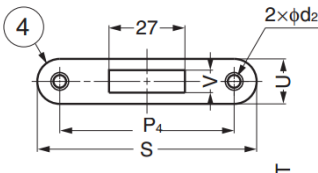

GRC Dead Bolt Lock (Rounded Edge)

Features

- Ideal for sliding door
- 3 key changes available
- Able to lock from both sides of the door
- Direction of the key hole on cover plate can be changed
- Keyed alike

Material

- ① Front plate:
 - GRCL-180-D: Stainless steel 304, satin finish
 - GRC-180-D: Brass, satin finish
- ② Body: Steel, yellow zinc chromate
- ③ Dead bolt: Brass
- ④ Strike:
 - GRCL-180-D: Stainless steel 304, satin finish
 - GRC-180-D: Steel, brass finish
- ⑤ Key: Zinc alloy, chrome finish

Cover plate for GRC-180-D

Cover plate for GRCL-180-D

Key for GRC-180-D

Key for GRCL-180-D

Part No.	A	B ₁	B ₂	C	D	E	E ₁	E ₂	F	G	H ₁	H ₂	J	K	P ₁	P ₂	P ₃	D ₁	S	T	U	V	P ₄	D ₂
GRC-180-D	78	35	22	40.4	26.5	9	6	2	1.5	11	2	2	9.5	9	67	16.5	8.5	3.5	57	1.6	11	5	46	3.5
GRCL-180-D	98	37	23	53.4	35.8	11.4	8.8	3.5	3.1	16	3.2	3.2	11.2	10.5	82	22	12	4.7	78	1.5	16	8	62	4.5