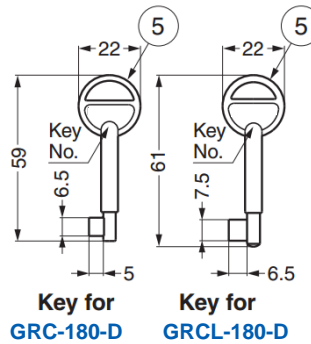

GRC Dead Bolt Lock (Rounded Edge)

Features

- Ideal for sliding door
- 3 key changes available
- Able to lock from both sides of the door
- Direction of the key hole on cover plate can be changed
- Keyed alike

Material

- ① Front plate:
 - GRCL-180-D: Stainless steel 304, satin finish
 - GRC-180-D: Brass, satin finish
- ② Body: Steel, yellow zinc chromate
- ③ Dead bolt: Brass
- ④ Strike:
 - GRCL-180-D: Stainless steel 304, satin finish
 - GRC-180-D: Steel, brass finish
- ⑤ Key: Zinc alloy, chrome finish

Cover plate for GRC-180-D

Cover plate for GRCL-180-D

Key for GRC-180-D

Key for GRCL-180-D

Part No.	A	B ₁	B ₂	C	D	E	E ₁	E ₂	F	G	H ₁	H ₂	J	K	P ₁	P ₂	P ₃	D ₁	S	T	U	V	P ₄	D ₂
GRC-180-D	78	35	22	40.4	26.5	9	6	2	1.5	11	2	2	9.5	9	67	16.5	8.5	3.5	57	1.6	11	5	46	3.5
GRCL-180-D	98	37	23	53.4	35.8	11.4	8.8	3.5	3.1	16	3.2	3.2	11.2	10.5	82	22	12	4.7	78	1.5	16	8	62	4.5