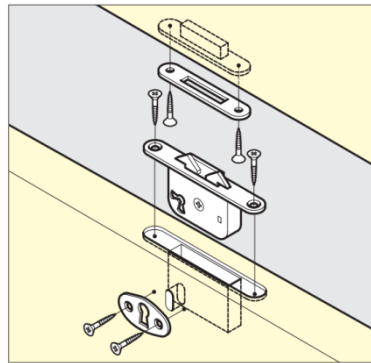

GRC Dead Bolt Lock (Rounded Edge)

Features

- Ideal for sliding door
- 3 key changes available
- Able to lock from both sides of the door
- Direction of the key hole on cover plate can be changed
- Keyed alike

Material

- ① Front plate:
 - GRCL-180-D: Stainless steel 304, satin finish
 - GRC-180-D: Brass, satin finish
- ② Body: Steel, yellow zinc chromate
- ③ Dead bolt: Brass
- ④ Strike:
 - GRCL-180-D: Stainless steel 304, satin finish
 - GRC-180-D: Steel, brass finish
- ⑤ Key: Zinc alloy, chrome finish

Cover plate for GRC-180-D

Cover plate for GRCL-180-D

Key for GRC-180-D

Key for GRCL-180-D

Part No.	A	B ₁	B ₂	C	D	E	E ₁	E ₂	F	G	H ₁	H ₂	J	K	P ₁	P ₂	P ₃	D ₁	S	T	U	V	P ₄	D ₂
GRC-180-D	78	35	22	40.4	26.5	9	6	2	1.5	11	2	2	9.5	9	67	16.5	8.5	3.5	57	1.6	11	5	46	3.5
GRCL-180-D	98	37	23	53.4	35.8	11.4	8.8	3.5	3.1	16	3.2	3.2	11.2	10.5	82	22	12	4.7	78	1.5	16	8	62	4.5