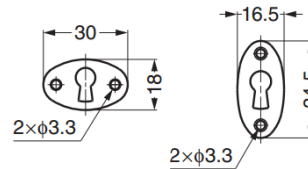

GRC Dead Bolt Lock (Rounded Edge)

Features

- Ideal for sliding door
- 3 key changes available
- Able to lock from both sides of the door
- Direction of the key hole on cover plate can be changed
- Keyed alike

Material

- ① Front plate:
 - GRCL-180-D: Stainless steel 304, satin finish
 - GRC-180-D: Brass, satin finish
- ② Body: Steel, yellow zinc chromate
- ③ Dead bolt: Brass
- ④ Strike:
 - GRCL-180-D: Stainless steel 304, satin finish
 - GRC-180-D: Steel, brass finish
- ⑤ Key: Zinc alloy, chrome finish

Cover plate for GRC-180-D

Cover plate for GRCL-180-D

Key for GRC-180-D

Key for GRCL-180-D

Part No.	A	B ₁	B ₂	C	D	E	E ₁	E ₂	F	G	H ₁	H ₂	J	K	P ₁	P ₂	P ₃	D ₁	S	T	U	V	P ₄	D ₂
GRC-180-D	78	35	22	40.4	26.5	9	6	2	1.5	11	2	2	9.5	9	67	16.5	8.5	3.5	57	1.6	11	5	46	3.5
GRCL-180-D	98	37	23	53.4	35.8	11.4	8.8	3.5	3.1	16	3.2	3.2	11.2	10.5	82	22	12	4.7	78	1.5	16	8	62	4.5